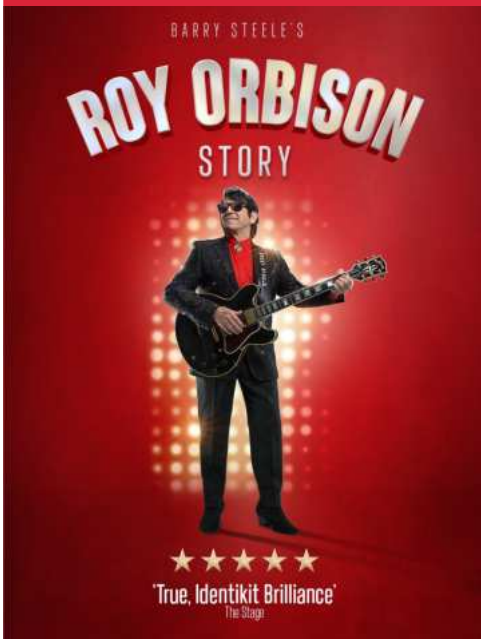

Saturday 2nd November | 19:30 | £25.50

Friday 8th November | 19:30

The Counterfeit Sixties Show

The Counterfeit Sixties make a welcome return to the Phoenix Theatre. As Britain's No.1 tribute show they bring alive the magic of the sixties, with their tribute to over twenty five bands of that era. The show encompasses everything from that period, from the clothes that were worn, to flashbacks from television history, including: TV programmes, adverts and even clips from the original bands.

Join us for a night of sixties nostalgia

Tickets £25.00

Saturday 9th November | 19:30

The Roy Orbison Story

Barry Steele captures the magic of an era in a spectacular new show, which includes a sensational accolade to The Traveling Wilburys.