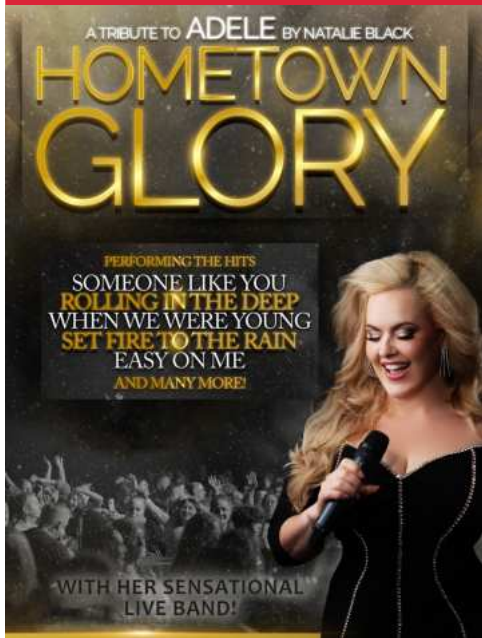

Hometown Glory

The ultimate tribute to Adele that is setting theatres alight all over the world. This stunning replica live concert show has toured the globe since 2011 and is a must-see, not only for any Adele fans, but also anyone wishing to enjoy an evening of hit-packed entertainment. Natalie's unrivalled likeness in both vocal quality and appearance will make this a night to remember.

All your most-loved Adele songs, from her four platinum-selling albums, Set Fire to the Rain, Make You Feel my Love, Someone Like You, and sooo many more.

Tickets £25.00